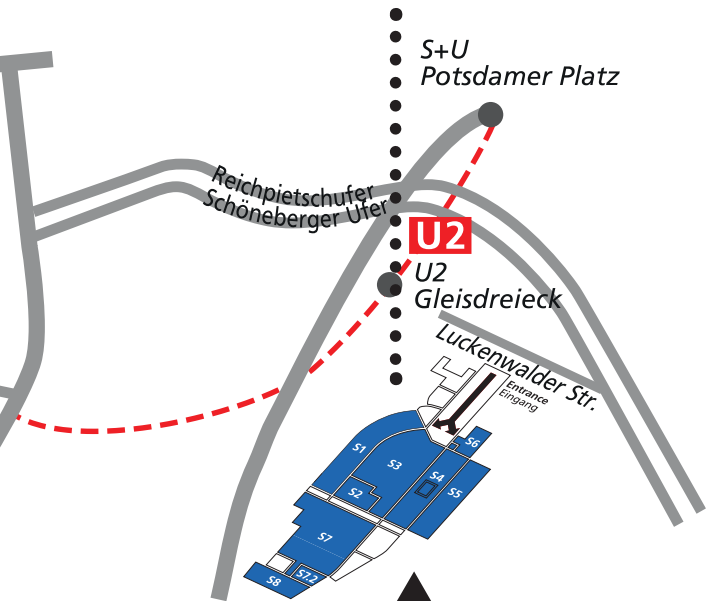

# IFA

Official Show Location:  
Berlin ExpoCenter City

 Berlin ExpoCenter City

Messedamm 22  
14055 Berlin

**FREE Shuttle**

in approx. 30 minutes to and  
from the Berlin ExpoCenter City  
Exhibition Grounds

# IFA Global Markets

Official Show Location:  
STATION-Berlin

**STATION BERLIN**

Luckenwalder Str. 4-6  
10963 Berlin