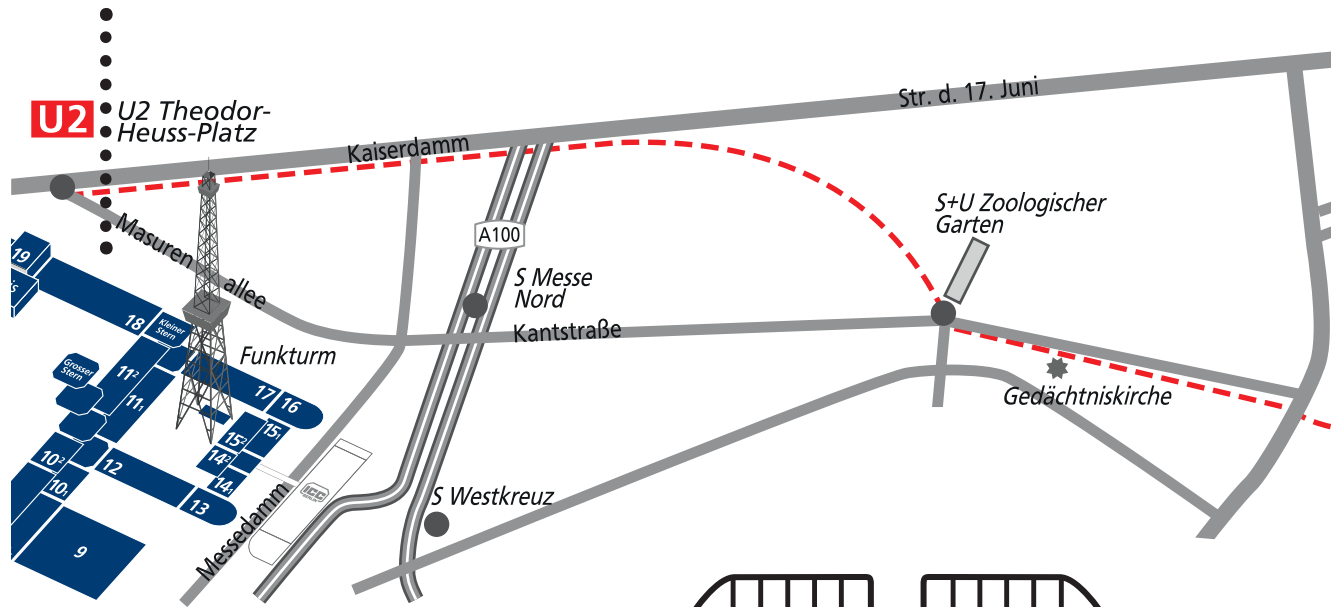

# IFA

Official Show Location:  
Berlin ExpoCenter City

 Berlin ExpoCenter City

Messedamm 22  
14055 Berlin

**FREE Shuttle**

in approx. 30 minutes to and  
from the Berlin ExpoCenter City  
Exhibition Grounds

# IFA Global Markets

Official Show Location:  
STATION-Berlin

**STATION BERLIN**

Luckenwalder Str. 4-6  
10963 Berlin