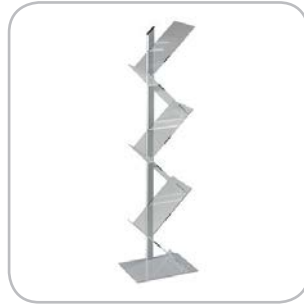

DOCUMENT STACK LEON #JM17212

metal/acrylic
w 42cm x d 30cm x h 154cm

87€/piece

Qty