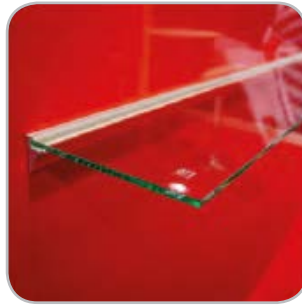

358 €/piece

Qty

TV # SR02

TV not included, but possible to order
with our AV team
price and size on request

piece

Qty

SHELF WOOD # KI1001

lacquered wood white
(other colours on request)
h 1,9cm x w 80cm x d 35cm

155 €/piece

Qty

SHELF GLASS # KI1002

glass
h 0,8cm x w 80cm x d 25cm

155 €/piece

Qty

INDIVIDUAL HOOK # KI1003

metal
20cm length, Ø 6mm