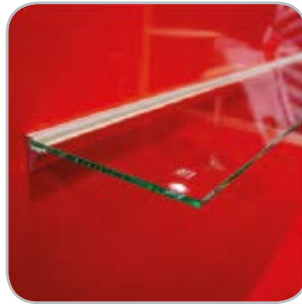

SHELF GLASS # KI1002

glass
h 0,8cm x w 80cm x d 25cm

155 €/piece

Qty

INDIVIDUAL HOOK # KI1003

metal
20cm length, Ø 6mm

18 €/piece

Qty