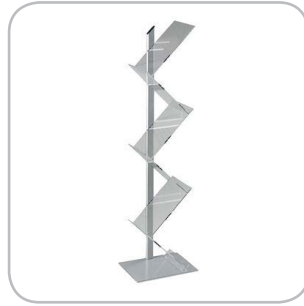

DOCUMENT STACK LEON #JM17212

metal/acrylic
w 42cm x d 30cm x h 154cm

87€/piece

Qty